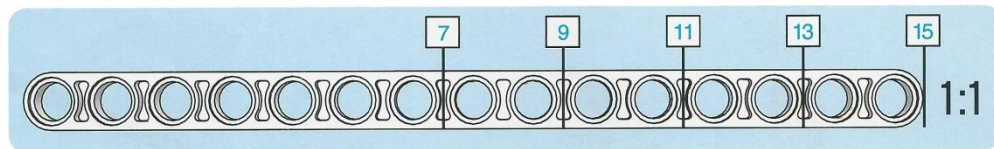

Axle and Beam Size Chart

Default Port Charts

NXT

EV3